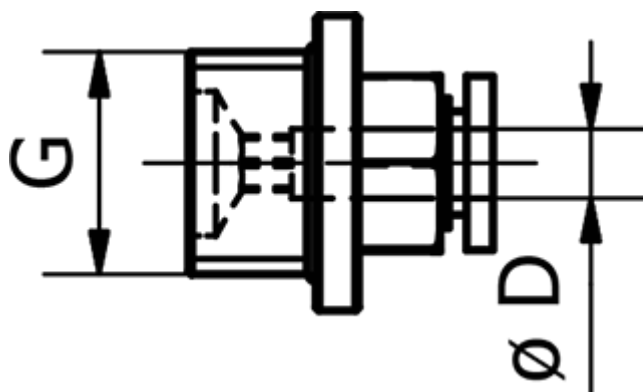

Data Sheet

Article number: 58EPC803

Description: Fitting EPC803 Lige
Straight male, 3/8" tube diameter 8

Measures

D = 8
Thread = 3/8"